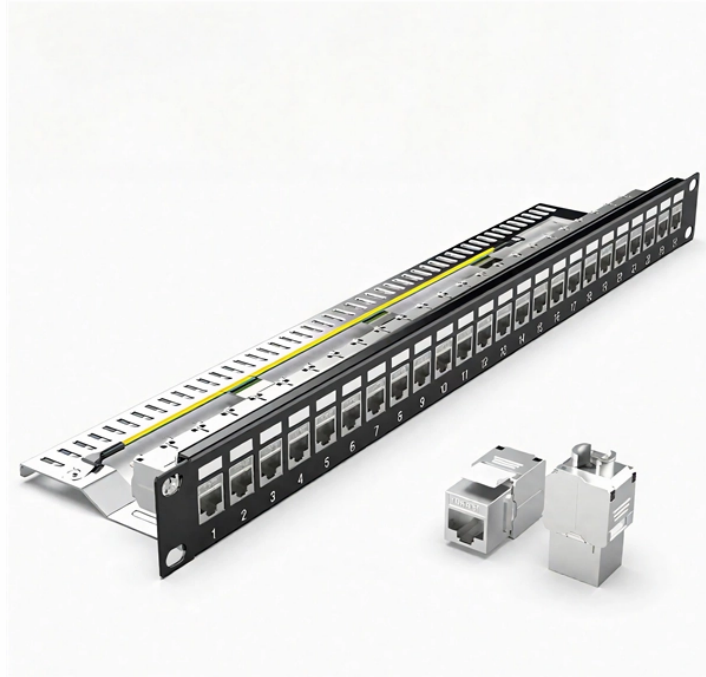

## Connect another fiber optic quick connector

## Connect another fiber optic quick connector

SC Fast Connectors are pre-assembled, field-installable connectors used in fiber optic networks for quick and efficient termination of optical fibers without the need for specialized tools.

OCC | sku: RFC-LC8 OCC LC Singlemode Xpress Ultra Fiber Connector 900um - RFC-LC8 \$13.40  
Add to Cart

QUICKPORT Fiber Adapters snap into all QUICKPORT openings and Multimedia Outlet System (MOS) housings Tool-free plug and play installation and is offered with precision phosphor bronze or ...

Extron Quick LC Fiber Optic Connectors are factory pre-polished, field-installable connectors for fast, reliable termination of Extron multimode and singlemode fiber optic cable.

Terminate fiber in seconds with our Field Assembly Fiber Optic Connectors. Also known as Fast Connectors or Quick Connectors, these pre-polished, mechanical splice solutions allow for rapid, low ...