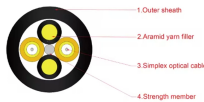

Terminate fiber in seconds with our Field Assembly Fiber Optic Connectors. Also known as Fast Connectors or Quick Connectors, these pre-polished, mechanical splice solutions allow for rapid, low ...