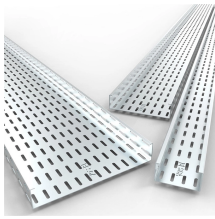

If you construct something such as a building, road, or machine, you build it or make it. The company is constructing 70 homes and a 130-room hotel on the land. [VERB noun] They thought he had ...

This guide covers the critical steps, from selecting the right electrical cable tray and performing accurate cable fill calculations to managing a safe cable pull through and ensuring all bonding and grounding ...

This method statement covers the site installation of the cable tray & ladders and the requirements of checks to be carried out.