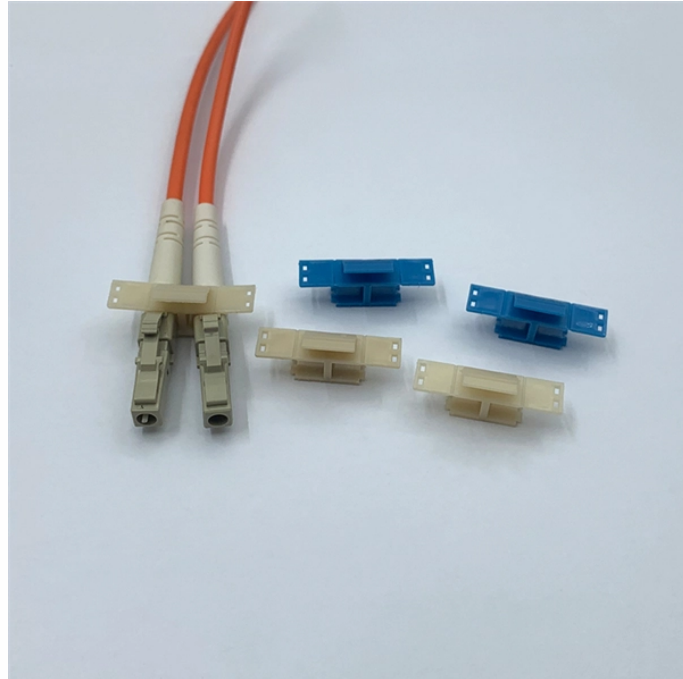

Construction site seeking to purchase electrical distribution boxes