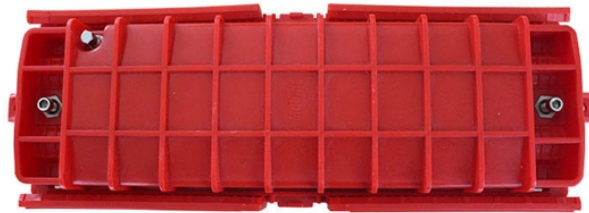

Control circuit of the three-level distribution box

Control circuit of the three-level distribution box

Each switch box shall connect to and control only one associated piece of electrical equipment (including sockets). According to the hierarchical and branch circuit principle, in a three-level ...

In this guide, we've explored the essential components and functions of a distribution box, including how it distributes electricity, provides safety through circuit breakers and fuses, and ...

Its main function is to receive the electrical energy from the power source, distribute and control it, and supply power to the second-level distribution boxes.