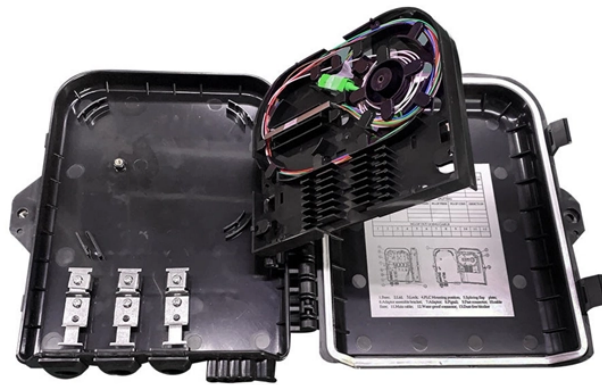

## Copper distribution boxes for sale

Insulated Multi-Cable Connector Block, Wire Entry Either Side, 600V, Number of Ports: 3, Wire Range: 6 AWG - 250 MCM, UV Rated, Abrasion and Chemical Resistant. Dual Rated for use with Copper ...