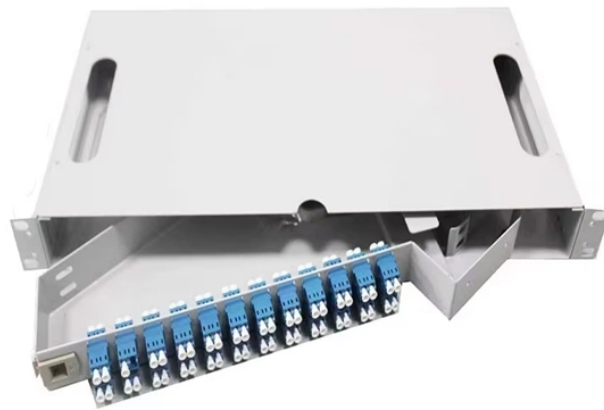

# **Core Stacking Switch 9404R**

The Cisco Catalyst® 9400 Series switches are Cisco's leading modular enterprise switching access, distribution and core platform built for security, IoT and cloud. These switches form the foundational ...

9400 Series 4 slot chassis. The Cisco Catalyst® 9400 Series switches are Cisco's leading modular enterprise switching access platform built for security, IoT and cloud. The platform provides ...

View online or download Cisco Catalyst 9404R Switch Networking Hardware Installation Manual, Installation Note.

Intel 2.4-GHz x86 with up to 960 GB of SATA SSD local storage for container-based application hosting. Up to 4 non-blocking 100/40 Gigabit Ethernet uplinks and up to 4 non-blocking 25/10 Gigabit ...

C9404R Cisco Catalyst 9400 4-slot modular switch chassis for supervisors, line cards and power supplies. Check chassis price, quote, stock and availability.