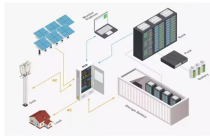

Core switch 5 92Tns with two boards

Core switch 5 92Tns with two boards

Powerful new modular smart switches for the core of the network, purpose-built to power, secure, and simplify the network for AI.

This data sheet provides detailed information about the Cisco Catalyst 9600 series switches including chassis, line cards, supervisor engine and power supplies.