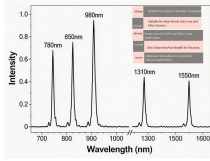

Besides, this is a very small footprint switch that can be velcro mounted just about anywhere.
□Versatile Applications□With 8 x 10G SFP+ port and multiple managed functions, this switch can be used in ...