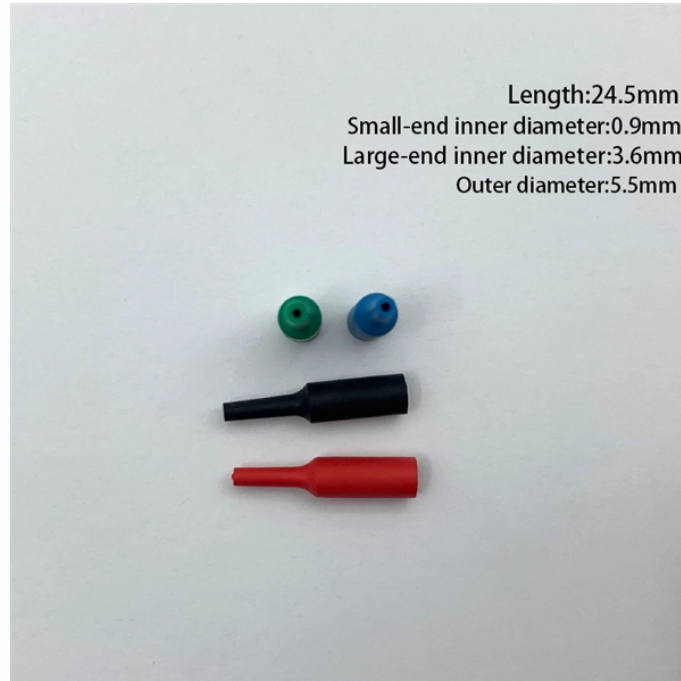

Cost of Explosion-proof Optical Cable Trays

Cost of Explosion-proof Optical Cable Trays

Explosion-proof cable reel according to the different recovery methods, explosion-proof cable reel can be divided into hand-cranked cable reel, spring automatic cable reel, electric recovery reel.

The tray's black base and clear lid enable easy accessibility. Ideal for electric utilities and optical cable installers, the splice enclosure is versatile and cost-effective for new and existing installations.