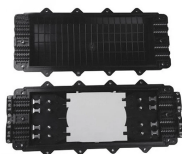

Compact stainless steel terminal boxes and enclosures are the ideal solution for small applications. They are a low cost terminal enclosure arrangement which can decrease the total time needed for ...