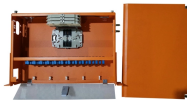

Mine Use Explosion Proof Fiber Optic Splice Enclosures are specially designed and made with rugged material such as corrosion resistant stainless steel. With their IP66 rating, they are able to withstand ...