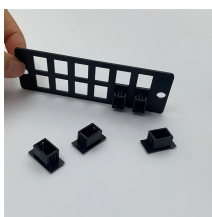

Safely conduct, connect and distribute energy in hazardous areas with R. STAHL's terminal boxes. We offer bespoke, custom-made terminal boxes and terminal box combinations, as well as standard ...