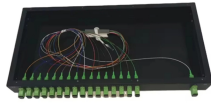

Cross-sectional area of 48-core OPGW optical cable

Cross-sectional area of 48-core OPGW optical cable

The good news for fans of Cross is that immediately following the Season 2 finale, Amazon Prime Video renewed Cross for Season 3. Like the first two, the third season will have eight ...

The stainless optical tube is located at the center of the cable protected by single or multiple layers of aluminum clad steel, aluminum alloy wires, or steel wires.

The cross - sectional area ranges from 35 mm² to 180mm², etc., and the specific type is determined according to the customer's requirements. OPGW Optical Cable Model is mainly used for overhead ...