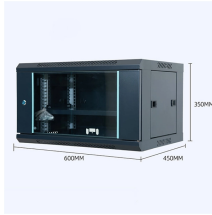

Explore Dasscom's industrial network and Ethernet switches, delivering reliable, secure, and scalable connectivity for critical industrial environments.