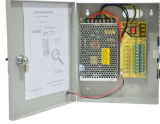

## Current connection to household electrical distribution box

These live and Neutral wires come from the distribution transformer to the energy meter and then directly connected to the main distribution board "MDB" in our homes.

The diagram of the distribution board's wiring shows exactly how each circuit is wired and connected. It also includes any additional components, such as smoke detectors or surge ...

Electricity is delivered to your home from the local utility company either through overhead power lines or underground conduits. It enters the house via a masthead on the roof, ...