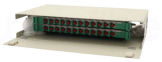

The meaning of CUSTOM is a usage or practice common to many or to a particular place or class or habitual with an individual. How to use custom in a sentence. Synonym Discussion of Custom.