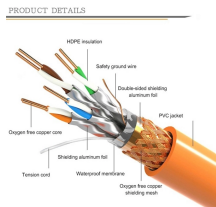

It is the custom for the bride to wear a white dress on her wedding day. According to custom, the festivities begin at dusk. It's a matter of custom. We went through customs at the airport without any ...