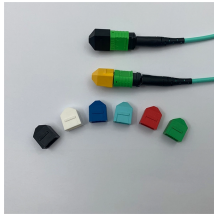

Start designing with cable trays by Chalfant Manufacturing today! Find out more about our products and systems for a wide range of applications.