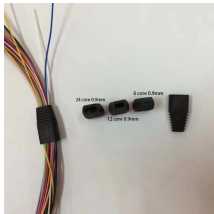

Custom manufacturer of cable & wire troughs. Other products such as frames, handles, guides, cable rings, shelves, baskets, racks, cable management panels, container holders, shelf ...

Our goal is to provide durable, dependable cable trays, raceways, outlets, covers, and more at a competitive and affordable price point so that your projects can be completed with a quality product ...

Find various specifications of Trough Cable Tray at Shielden, we can provide you with better quality and best price!

The meaning of CUSTOM is a usage or practice common to many or to a particular place or class or habitual with an individual. How to use custom in a sentence. Synonym Discussion of Custom.