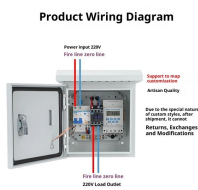

Custom-made fireproof enclosed cable trays

CUSTOM definition: 1. a way of behaving or a belief that has been established for a long time: 2. something you.... Learn more.

Over the past 55+ years, MP Husky US Cable Tray has engineered and manufactured the most reliable, highest quality, cost effective and innovative cable trays systems available.

A custom is an activity, a way of behaving, or an event which is usual or traditional in a particular society or in particular circumstances. The custom of lighting the Olympic flame goes back centuries.