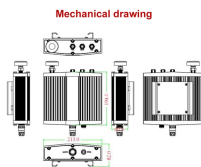

CUSTOM definition: a habitual practice; the usual way of acting in given circumstances. See examples of custom used in a sentence.