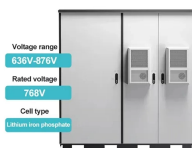

Facing unstable power grids in Africa? This article explores intelligent multi-power switching systems for factories, featuring a real 5-channel Congo distribution cabinet case integrating ...

Switchboard Group designs, manufactures, and installs Electrical Boards across Southern Africa and abroad. We offer a one-stop turnkey service across a wide range of industries and applications, with ...