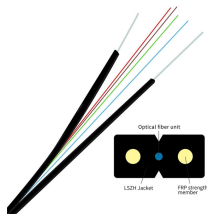

CUSTOMIZED meaning: 1. made or changed according to the buyer's or user's needs: 2. made or changed according to the.... Learn more.

Busbar trunking systems offer significant benefits over traditional fixed position cable installations due to the flexibility of the available tap-off locations. The standard straight 3m lengths can be fitted with up ...