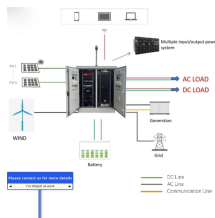

customize sth (to sth) The basic design of the vehicle has been customized to the client's requirements. We can advise on the customization of your software. The company offers a customized version of ...