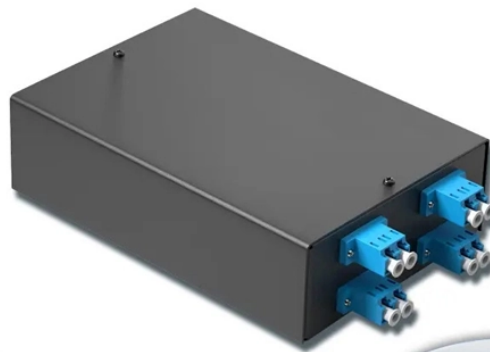

Customized Erqi Mesh Cable Trays

4-port 8-core LC wall-mounted fiber terminal box (empty frame)

Surface painted Scientific plate fiber Cold-rolled steel plate

Lifetime quality assurance

Free shipping

Customizable for telecommunications

Customized Erqi Mesh Cable Trays

Stainless steel wire mesh cable trays can be customized to meet specific requirements. They are available in different sizes, forms, and fittings, allowing for a tailored solution that fits your exact needs.

We're expanding our Wire Mesh Tray offering with new 30-inch and 36-inch widths - and the 36-inch tray is a game-changer for working in hyperscale data centers. Designed to support larger volumes ...

Shielden is a premier wire mesh cable tray manufacturer specializing in custom metal mesh cable trays for industrial, commercial, and data center applications. We offer a full range of durable, corrosion ...

EFRA Industries specializes in wiremesh tray systems designed for flexibility, airflow & fast installation. Trusted supplier for industrial & commercial use.

What Are Wire Cable Trays? Wire cable trays, or cable management trays, are open-bottom or mesh supports used to route and organize power cords, data cables, and fiber throughout a facility. Unlike ...