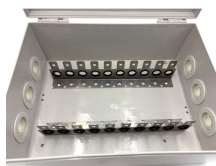

Where is Vanderbilt University located? Vanderbilt University is located in Nashville, Tennessee; population 601,222. The campus is in a large city setting. Use this map to explore the area around ...