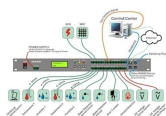

This product is already in your quote request list. High-Density Integrated Modular Data Center with Cold Aisle Containment offers a durable, prefabricated solution for scalable data management.

The cost of your Micro Modular data center boils down to what you need it to do. It's not about "more expensive = better"—it's about matching the unit to your use case.

The company places a premium on the "Digital Intelligent Machine Room Micro - module Integrated Intelligent System" project. This initiative encompasses pivotal systems, including micro - module ...

At present, the cost of electricity usage in data centers accounts for the largest proportion of life-time TCO. The micro-module power conversion rate is as high as 95%. Due to the standardized interface ...