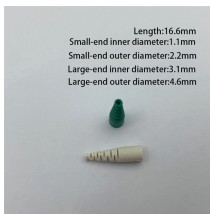

Custom warehouse signs for aisle, rack, dock, bulk & safety. Aluminum, PVC & retro-reflective options. Free samples & installation services available.