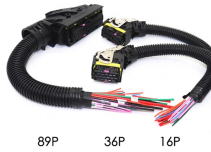

The meaning of CUSTOMIZE is to build, fit, or alter according to individual specifications. How to use customize in a sentence.