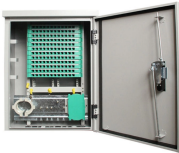

Explore wavelength division multiplexers (WDM), their applications, and products and learn why Corning is the best choice for WDM.