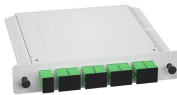

Discover reliable power distribution box manufacturers and custom power distribution solutions for every need.