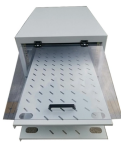

An explosion-proof distribution box is a rugged enclosure for hazardous areas, safely delivering power while preventing sparks or heat from igniting flammable surroundings.

Distribution Boxes BXM (D)51 Series Explosion proof Distribution Boxes Lighting/Power (Ex d e IIB)
Distribution Boxes BXM (D)53 Explosion proof Distribution Boxes Lighting/Power (Ex d e IIC) ...