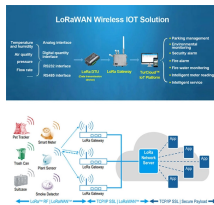

Below is a comprehensive, fully detailed guide covering all standard server rack sizes, form factors, height considerations, depth classifications, and best-practice configuration approaches ...