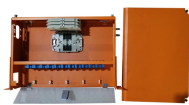

Delivery period connection box 4 cores

Overview

It offers mechanical protection for fiber and pigtail management, integrates splice and termination in a compact form, and features user-friendly operation with high reliability. Terminal box is a durable and easy-to-use low-profile connection device. It has compact wall mount type design. Fibre termination box (FTB) is also known as optical termination box (OTB) or customer box. It provides for quick and easy deployments with increased reliability which allow for fast service turn-up, improved network reach and. The Fiber Optic Distribution Box is a multifunctional termination point to connect feeder cables with drop cables in FTTX communication network systems.

Delivery period connection box 4 cores

The JUNPU 4 fiber drop box is a light and compact wall-mountable enclosure for the termination of up to four fibers. It has been designed to serve as a building entry ...

FBR-11605 Fiber-Optic Distribution Box, 4-Core is a high quality product by Bud Industries used for electronic enclosure applications.

Terminal box is a durable and easy-to-use low-profile connection device. It is suitable for all fiber optic and FTTx application. This box is for outdoor and indoor use. Made from rugged plastic. Termination ...