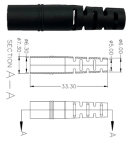

We offer a broad selection of models, configurations, and sizes to serve various applications, from residential and commercial buildings to industrial environments.

Brand: Zhanye Model: K1 Material: Iron Bottom Plastic Surface Place Of Origin: Mainland China Province: Guangdong Province City City: Foshan City Applicable Object: Indoor - Buy Zhan Ye ...

Contact Us

For more information, pricing, or custom data center solutions, please contact us:

Website: <https://yoahorroenergia.es>

Email: hello@yoahorroenergia.es

Phone: +233 54 318 7269

Address: Plot 28, Spintex Road, Accra, Greater Accra, Ghana

This document is for informational purposes only. Specifications subject to change without notice.