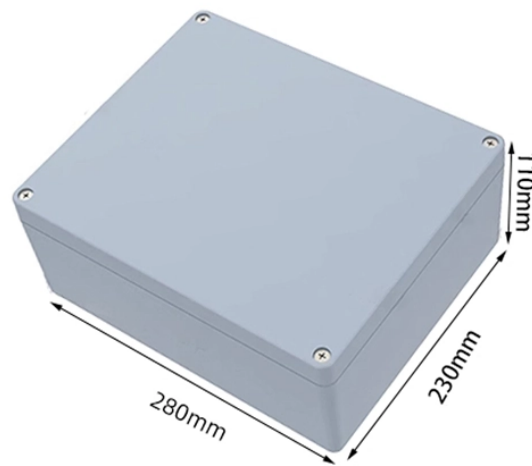

# Denmark Household Distribution Box Specifications and Models

## Overview

Root Destroyer is made up of copper sulfate crystals that will kill invasive septic and sewer pipe roots without harming your tree. Pour the substance into the toilet bowl nearest the sewer line in 1/2. Contribute to annontopicmodel/unsupervised\_topic\_modeling development by creating an account on GitHub. 50 voucher if your order arrives late. Brand: Zhanye Model: K1 Material: Iron Bottom Plastic Surface Place Of Origin: Mainland China Province: Guangdong Province City City: Foshan City Applicable Object: Indoor Pipe, fittings, multiports, adapters, valves, manifolds, stubouts, wall boxes and other accessories for hot and cold potable water systems Pipe, fittings, adapters, valves, manifolds, supports, controls and heat-transfer panels and plates for hydronic radiant systems Pipe, fittings, adapters. This model was trained by Shinji Watanabe using nsc recipe in espnet. com/espnet/espnet\_model\_zoo Evaluate in the recipegit clone [https://github.com/espnet/espnet\\_model\\_zoo](https://github.com/espnet/espnet_model_zoo) sh. The industry's leading networked AV signal distribution platform, Tesira delivers powerful, flexible, and scalable audio and video DSP capabilities for dynamic, enterprise-wide systems. The Parl e lineup ensures every voice is heard through superior audio clarity and automatic voice tracking.