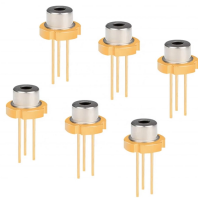

Designed for medical imaging rooms, X-ray facilities, dental clinics, and hospitals, our lead-lined backing stops dangerous scatter radiation from slipping through outlet penetrations in shielded walls.