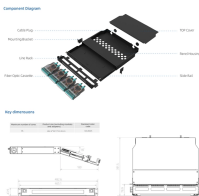

Design of Integrated Power Supply System for Monitoring

Design of Integrated Power Supply System for Monitoring

In this white paper, we'll explore how to design safe power supplies while adhering to International Electrotechnical Commission (IEC) 61508 standards. We will demonstrate power-supply monitoring ...

Power supply designers are using flexible supply monitoring, sequencing, and adjustment circuits to manage their systems. This article discusses why and how.

Provide an Integrated EPMS for the power equipment as well as other monitoring systems that provide Electrical, HVAC and life/safety functions for a facility/campus operation, critical site operation or ...