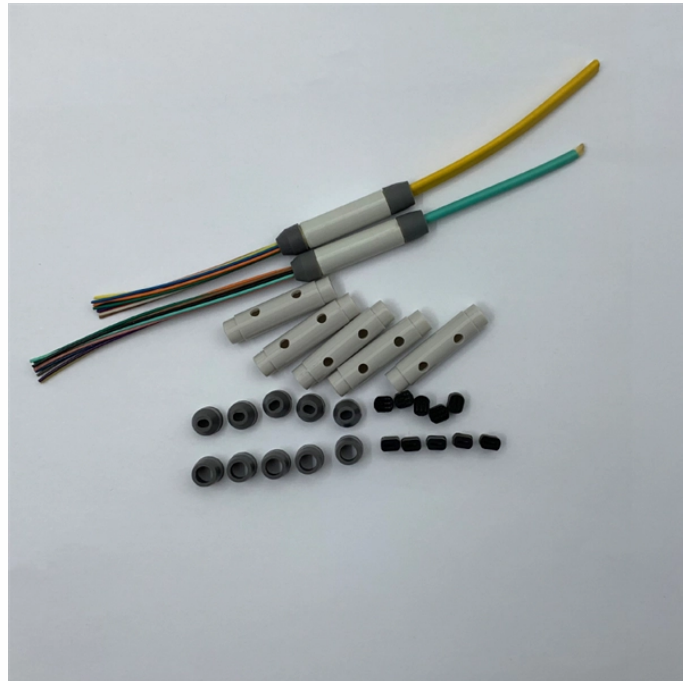

Diagram of Embedded Parts for Cable Trays in Floors

Diagram of Embedded Parts for Cable Trays in Floors

The document provides detailed information on the installation of various cable trays, including their descriptions, starting and ending points, and sizes. It includes sections for different areas such as ...

The Wire Basket Overhead Cable Tray Routing System is composed of pathways, splices, mounting brackets, and accessories that allow the system to be configured for a wide range of applications and ...

Free CAD and BIM blocks library - content for AutoCAD, AutoCAD LT, Revit, Inventor, Fusion 360 and other 2D and 3D CAD applications by Autodesk. CAD blocks and files can be ...

The guide offers a step-by-step demonstration of the proper sequence for assembling these components, providing users with a clear understanding of how to create a secure and organized ...

This guide covers cable ladder systems, cable tray systems, channel support systems and associated supports intended for the support and accommodation of cables and possibly other electrical ...

Download Snake Tray drawings detailing our innovative cable trays, cable management, and power distribution solutions. We sweat the details!

When fitting cable trays and their accessories, the products are cut on site to create changes of direction, adjust sections, etc. Damage can also occur during handling; as a result, both the ...