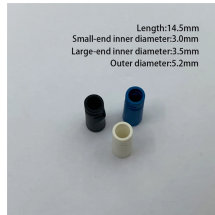

It is suitable for 5 kg and 1 kg reels with a diameter of 100 mm and a center hole of 15 mm, as well as 5 kg reels with a diameter of 200 mm and a center hole of 50 mm (for reverse optical disc adapters).