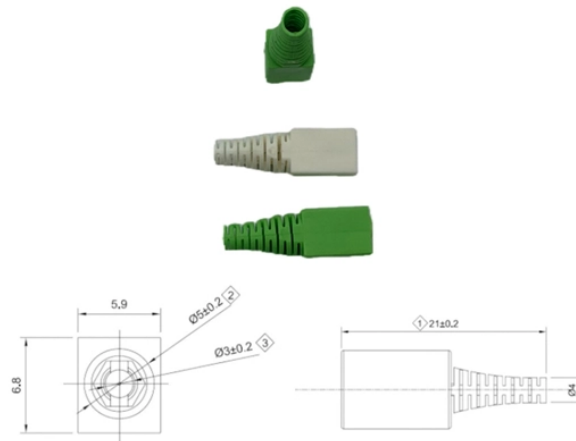

# Diameter of the center hole of the optical cable reel

## Overview

The arbor hole is at the center of the reel, and provides access for Reel Stand axles. □Compatible with Various Reel Sizes□The complete shaft bracket assembly can accommodate all shaft sizes up to 5 kg. It is suitable for 5 kg and 1 kg reels with a diameter of 100 mm and a center hole of 15 mm, as well as 5 kg reels with a diameter of 200 mm and a center hole of 50 mm (for reverse). Use the table below to find the spool/bobbin dimensions for wire & cable products sold throughout our store. Commercial wooden reels typically feature arbor holes with diameters between 2 and 5 inches (about. Fibre optic cable reels with different barrel diameters and winding widths. The barrel is coated with PE foam Do you have any questions?

We would be pleased to assist you. +49 (0) 5208 7004-0 Our quality management system has been ISO 9001-certified since 1997, and our environmental management. Here are typical dimensions for a standard fiber optic cable reel: Small reels: 12 inches (305 mm) Medium reels: 24 inches (610 mm) Large reels: 36 inches (915 mm) or more Typically ranges from 3 inches (76 mm) to 6 inches (152 mm) Small reels: 6 inches (152 mm) to 10

Find out about our cable drum dimensions, weight, length, standard spool and wooden cable reel sizes.

The arbor hole is at the center of the reel, and provides access for Reel Stand axles. Commercial wooden reels typically feature arbor holes with diameters between 2 and 5 inches ...