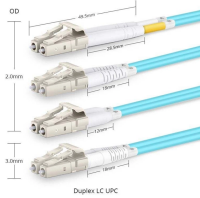

Learn features, dimensions, costs, and custom options of emergency shelter shipping containers for fast, durable, and safe housing.