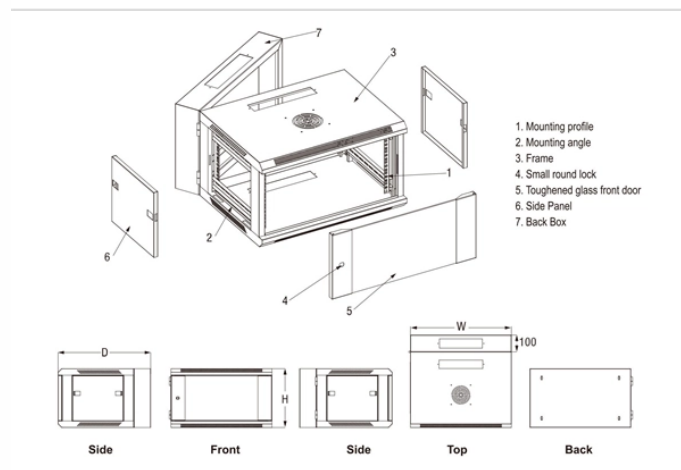

# Dimensions of Integrated Containers for Emergency Communication

## Overview

Containers cut setup time and create secure, weather-resistant workspaces that stabilize recovery efforts. Compared to tents, these units offer hard-sided security and better pest control. It contains up to five workstations, all equipped with technology and tools tailored to the workers' needs and roles. Additionally, it supports up to four different network levels, all pre-installed and ready. E2S2 is an energy efficient, lightweight, rapidly deployable shelter. Panel strength and durability are the result of SIP construction utilizing closed cell polyurethane foam, polypropylene honeycomb core, and. Our single-container command unit provides a compact yet fully functional workspace equipped with communication systems, power, and climate control. This model is ideal for smaller teams or organizations needing a versatile command post in high-intensity environments. The Marine Corps has integrated Individual Activity Modules (12 work stations) for work surface areas into the base shelter which. Information Assurance – Network Connections – Physical Protection of Classified Network Devices such as Routers, Switches and Hubs (SIPRNet or Other Classified Networks or Systems Being Inspected) Overview Finding ID Version Rule ID IA Controls Severity

## Dimensions of Integrated Containers for Emergency Communication

Designed to support larger emergency operations, the multi-unit command center includes multiple containers configured to create specialized zones for command, planning, and communication. This ...