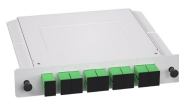

The optical fiber street cabinet is specially designed for fiber-to-the-home (FTTH) passive optical networks (PON). The hub is designed for use in outside plant applications and used in the housing of ...