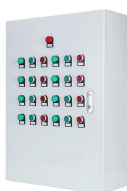

The cabinet is used to connect the trunk and distribute optical fiber cable. It carries out the function of splicing, storage and distribution. It is mainly used in the CATV, telecommunications equipment room ...