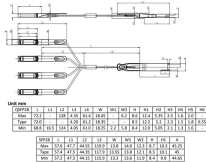

Leader à Madagascar depuis 1960 en négoce et en distribution de matériels et matériaux pour les secteurs du Bâtiment, des Travaux public.