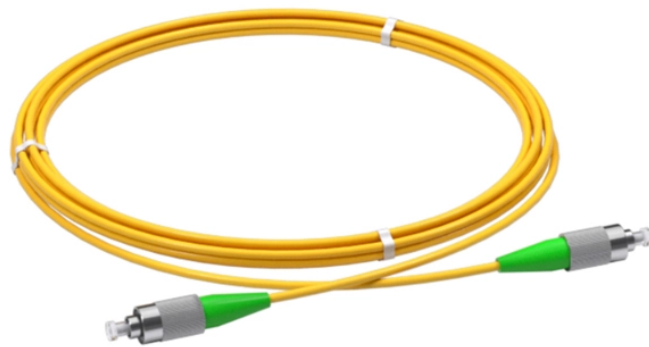

## Distribution Box 401 Switch

### Overview

Sun Telecom's SUN-PDN-401 series fiber optic pre-connectorized distribution box is used as a distribution point for the feeder cable to connect with the drop cable in the FTTx communication network system. Classic Industries offers a wide selection of Switches & Fuses for your Pontiac Model 401. com Voluntary 30-Day Return Guarantee: You can return many items you have purchased within 30 days following delivery of the item to you. You can find out more about the. PAAS, passive branch, connection of two identical ASi standard flat cables \*do not connect / disconnect under voltage! United Rentals' spot coolers and heaters save the day at hundreds of pharmacy locations. Use it in harsh, indoor environments with temperature extremes of  $-40^{\circ}$  to  $+75^{\circ}\text{C}$ , such as loading docks or monitoring stations. This rugged switch comes in an IP31-rated enclosure that can be DIN-rail. Please refer to product description. Buy LIG401A - BLACK BOX - Switch, 5 Ports, Industrial.

## Distribution Box 401 Switch

Sun Telecom's SUN-PDN-401 series fiber optic pre-connectorized distribution box is used as a distribution point for the feeder cable to connect with the drop cable in the FTTx communication ...

Browse power distribution boxes with circuit breaker protection and multiple outlet configurations. Shop durable solutions for construction and emergency use.

Buy LIG401A - BLACK BOX - Switch, 5 Ports, Industrial. Newark Electronics offers fast quotes, same day dispatch, fast delivery, wide inventory, datasheets & technical support.