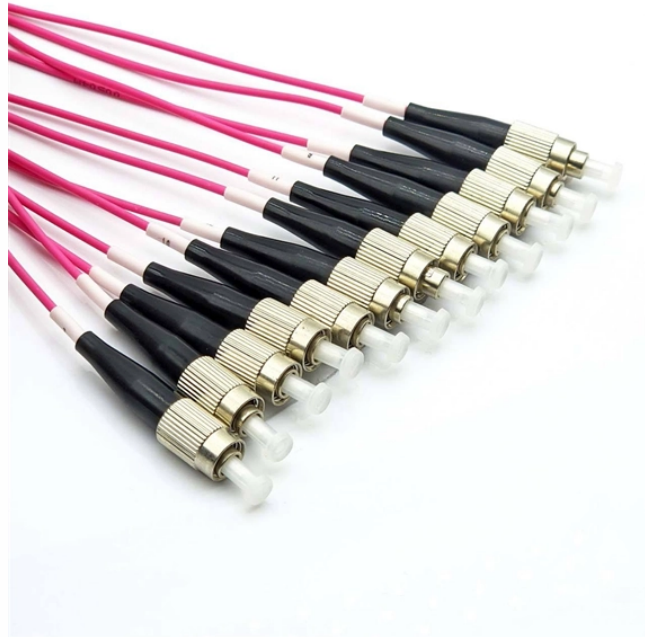

Distribution Box KZX2

Distribution Box KZX2

Installation of a distribution box is a critical task that should ideally be performed by a qualified electrician. However, providing a step-by-step guide can be informative for those interested ...

Need a distro box with an elevated base? Check out our 400 amp 3 phase cam-type splitter, 200 amp 3 phase Pagoda or Hammerhead or our 200 amp Terrapin Station II™ outdoor spider box featuring ...

Power Distribution Box, 110V Electricity Meter Electrical Box with NEMA 5-20 ...