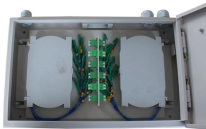

AE Distribution Boxes play a crucial role in electrical power distribution systems. They serve as the central hub for managing and directing electrical energy throughout various circuits.

The invention provides an AE distribution box, which comprises a box body and a box door. The AE distribution box adopts a vertical double-door structure, and the box body is formed by ...

Choose from our selection of power distribution boxes in a wide range of styles and sizes. Same and Next Day Delivery.

Power Busbar Systems are designed for the safe transport and distribution of electrical energy, ranging from 32A to 6300A, ensuring efficiency and reliability.

Our distribution boxes are perfect for industrial environments, catering to automation, robotics, and processing facilities. They provide cost-effective solutions through automated dispensing and ...

Murrelektronik's universal distribution boxes can collect up to four signals per port independently of each other. They are the right solution for applications that include analog signals.