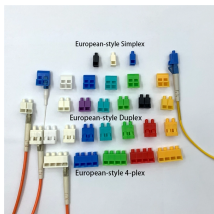

Our distribution boxes are perfect for industrial environments, catering to automation, robotics, and processing facilities. They provide cost-effective solutions through automated dispensing and ...

Find your APG distributor partners. You can search by country to find the closest distributor near you to better serve your business needs.