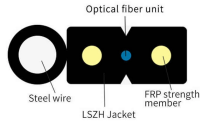

Distribution box apg0

Browse reliable, high-quality products designed for compatibility, durability, and dependable performance across your POS and business needs.