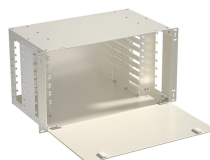

Distribution box for connecting electrical wires

Distribution box for connecting electrical wires

Dividing incoming electrical power from the main supply into subsidiary circuits is the principal purpose of a distribution box. It contains a number of safety mechanisms, including fuses ...

A distribution box, also known as a distribution board, electrical panel, or breaker box, is an enclosure that houses electrical components responsible for distributing electricity throughout a ...

Learn how to connect a distribution box with this easy-to-follow, step-by-step guide. From tools and materials needed to common installation mistakes and solutions, this comprehensive article will ...

Shop for Wire Connection Box at Walmart . Save money. Live better.

A cable distribution box is an electrical device used to collect, distribute, and protect electrical power. It is usually equipped with circuit breakers, fuses, terminal connectors, and other ...

Make a powerful appearance to your living space with the selection of this Champion Power Equipment Inlet Power Distribution Box.

Distribution boxes are used for power distribution, circuit protection and cable management, while junction boxes are only used for wire connection and branching.