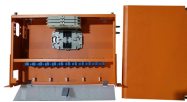

Make a powerful appearance to your living space with the selection of this Champion Power Equipment Inlet Power Distribution Box.

Distribution boxes are used for power distribution, circuit protection and cable management, while junction boxes are only used for wire connection and branching.