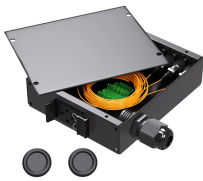

Distribution box grounding wire accessories

Distribution box grounding wire accessories

With this convenient distribution box with a standard pin cable you can connect up to 4 grounding products with a grounded wall socket or a grounded extension cord in a grounded wall socket.

Shop enclosure power distribution and grounding products from Hoffman and Phoenix Contact for safe electrical systems.

This category contains accessories used with grounding.

This bridge-type terminal block is designed for secure and efficient grounding and neutral wire connections in power distribution systems. Featuring a pure copper conductive block in a 6×9 format, ...

Each DISTRIBUTION BOX and controller must be grounded. On the US market, a 5.26 mm² (10 AWG) ground wire must be used, and in all other markets a 6 mm² must be used.

Shop Our Inventory Of Electrical Box Grounding Accessories Online. Graybar Is Your Trusted Distributor For Electrical Box Covers And Accessories.

Portable Ground Rod - Copper Electrical Grounding Pin with Ground Wire Lug| Great for Electric Fences,Antennas,Satellite Dishes,Ground Post Pin,Tie Out Stake (Set of 1 Ground Pin)

Ensure installation security and electrical performance with Grounding and Bonding solutions. The 19" mount grounding bar is 0.25" thick by 1" wide with #10-32 tapped holes; isolating mounts with ...