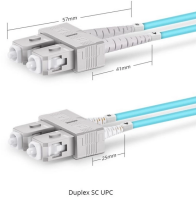

Distribution box grounding wire accessories

Distribution box grounding wire accessories

With this convenient distribution box with a standard pin cable you can connect up to 4 grounding products with a grounded wall socket or a grounded extension cord in a grounded wall socket.

Shop enclosure power distribution and grounding products from Hoffman and Phoenix Contact for safe electrical systems.

This category contains accessories used with grounding.

This bridge-type terminal block is designed for secure and efficient grounding and neutral wire connections in power distribution systems. Featuring a pure copper conductive block in a 6×9 format, ...

Each DISTRIBUTION BOX and controller must be grounded. On the US market, a 5.26 mm² (10 AWG) ground wire must be used, and in all other markets a 6 mm² must be used.

Shop Our Inventory Of Electrical Box Grounding Accessories Online. Graybar Is Your Trusted Distributor For Electrical Box Covers And Accessories.

Portable Ground Rod - Copper Electrical Grounding Pin with Ground Wire Lug| Great for Electric Fences,Antennas,Satellite Dishes,Ground Post Pin,Tie Out Stake (Set of 1 Ground Pin)

Ensure installation security and electrical performance with Grounding and Bonding solutions. The 19" mount grounding bar is 0.25" thick by 1" wide with #10-32 tapped holes; isolating mounts with ...