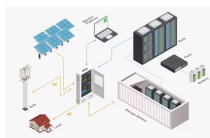

Distribution box obstructs storage

Distribution box obstructs storage

A failing distribution box can destroy your drain field. Learn what a D-box does, common failure signs, repair options, and Central Valley costs.

Diagnose problems at the septic system drop box: procedures for troubleshooting leaks, smells, or backups & flooding in the septic system D-box.

Explore common problems with septic tank distribution boxes, their symptoms, solutions, and maintenance tips for homeowners.

The openings on the distribution box can clog or pipes can break, causing wastewater to only release into the leach field through one or two openings. The reason for several different openings on the ...

Distribution Boxes are an essential part of your septic system. However, if they're clogged or out of level, it can cause backups or individual trenches to become oversaturated. Jetting, ...

This article explains the steps trained septic professionals typically take to diagnose and correct distribution box clogs, helping homeowners understand why proper repair is essential.