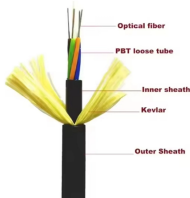

The offer includes system columns (for power distribution, home automation and multimedia), switchboards, distribution boards, boxes for wiring devices and junction boxes with integrated DIN rail.