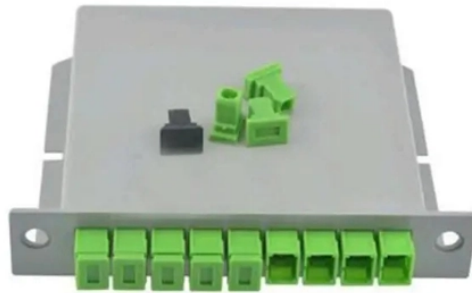

Distribution box surface-mounted base

Distribution box surface-mounted base

| | |
|---|---|
|  | <p>Extra discount: 5,00 % EDFK-18/1 Distribution box, surface mount, smoke door, N/PE rail 1x18 modul, IP40, (HxWxD=220x364x96mm) Net 24.53947 EUR 23.31250 EUR Gross 31.16513 EUR 29.60687 ...</p> |
|---|---|

| | |
|---|--|
|  | <p>Discover Solera's Arelos surface-mounted distribution boxes, available from 2 to 56 modules, with smoked door options and durable IP40 and IK08 design.</p> |
|---|--|

| | |
|--|---|
|  <p>Length:27mm Small-end inner diameter:3.3mm Large-end inner diameter:5.5mm</p> | <p>Modular Distribution Box Surface Mounted Complete Product 1M 16 Gang Opaque White Modular Distribution Box Surface Mounted Complete Product 2M 32 Gang Transparent Dark Gray</p> |
|--|---|

Engineered for versatility, it supports both flush and surface mounting options to suit various installation environments. The unit features a fire-retardant PC panel and a robust steel base, ensuring long ...

The offer includes system columns (for power distribution, home automation and multimedia), switchboards, distribution boards, boxes for wiring devices and junction boxes with integrated DIN rail.

32 amp Distribution Board includes cover, frame, base box, guide rail, neutral copper bar and earth copper bar. It has surface mounting type and flush mounting type.