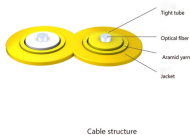

Distribution box wire output

Distribution box wire output

Wiring Direction: Wiring between the main circuit breaker and each branch circuit breaker in the box generally goes on the left, and the wiring out of the distribution box generally goes on the ...

What are the different types of distribution boxes? The table below provides a comprehensive overview of various distribution box types and highlights their key features and ...

Amphenol LTW's distribution boxes facilitate efficient cable management, easy installation with pre-wired configuration, and provides a centralized distribution point for M8 and M12 connectors.

Hey, in this article we are going to see the Single Phase Distribution Box Wiring Diagram and Connection Procedure. A distribution board or distribution box is where the main power supply is ...

Terminal Distribution Box, 125A 500V Screw Terminal Strip Blocks, 4-Level Junction Box, Din Rail Terminal Block, 4 Input 24 Output, Cabinet Wire Splitter Connector, with Transparent Protective Cover