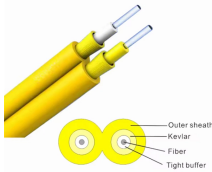

Do switches come with fiber optic connectors

Do switches come with fiber optic connectors

If you plan to upgrade to fiber optic network or blend fiber optics into your existing legacy network, you will require a fiber optic network switch which is compatible with the other devices on the network. ...

SFP modules provide the fiber optic connection for network switchers with fiber optic (SFP) ports. The modules are swappable and are specific to either duplex multimode fiber or duplex single mode fiber.

But if your Ethernet switches do not have an SFP interface, then you'll also need a fiber media converter for the integration of fiber optic and copper cabling within a network.

The multi-fiber push on (MPO) connector is a 12-fiber optical connector with a footprint similar to the SC simplex connector. The MPO connector conforms to the TIA/EIA-604-5 ...