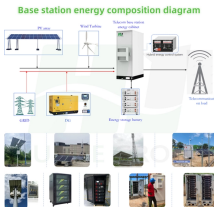

A distribution box is used to receive electrical power from a main supply and distribute it to multiple branch circuits in a safe and controlled way. It helps protect circuits, organize electrical ...

Electrical control panels and distribution boxes are the backbone of modern electrical systems. From powering homes and industrial facilities to supporting medium-voltage infrastructure, ...

A distribution box spreads power safely to different circuits. It is the main control center for electricity, keeping devices safe from overloads and short circuits.

A distribution boxes is an essential device that manages the safe and efficient flow of electrical power throughout different areas of a building or facility. It is commonly used in homes, ...

An electrical distribution box is often called the control hub of a building's electrical system, and for good reason. It's where power from the main supply splits into different circuits that ...

A power distribution box is a key part of any electrical system. It takes electricity from the main source and safely sends it to different circuits in a home, office, or industrial setup. Without it, ...