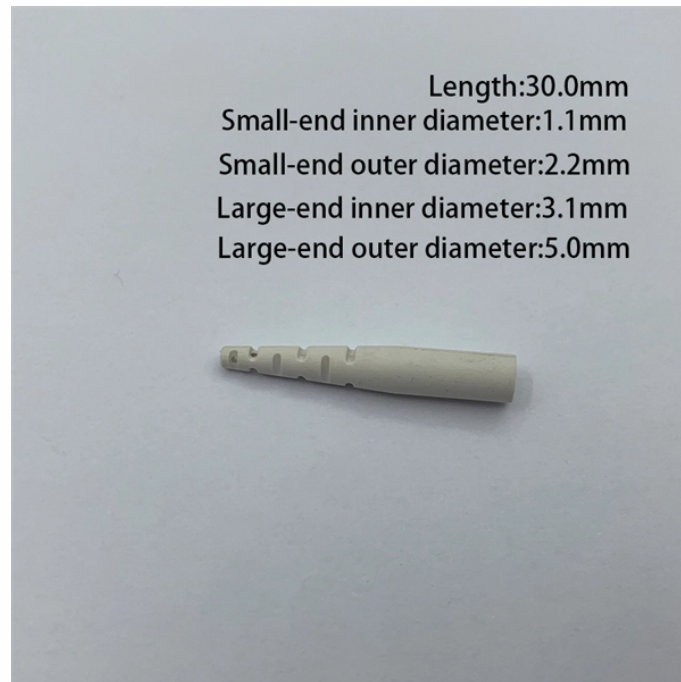

Does this involve Huawei optical switches from China Telecom

Overview

In November 2019, the FCC prohibited telcos from using Huawei and ZTE equipment in projects paid for by the Universal Service Fund. A few months later, Congress approved the Secure and Trusted Communications Networks Act, which created a program to rip out and replace Chinese. The OptiXstar product series extends optical connectivity to every home, enterprise, and campus, bringing families closer and making enterprise operations far more efficient. Huawei Sensing OptiX focuses on four aspects — ultra-long-distance comprehensive sensing, precise positioning, high security. These Terms and Conditions ('the Terms') govern your use of the website on the Internet located at www.com ('the Site') and are legally binding on you. The Site is owned and operated by Developing Telecoms Limited ('the Owner', 'we', 'us', 'our'). Please read the Terms before. Huawei Technologies Co. Huawei's optical communications products are widely deployed in data centers, metropolitan area networks, long-haul. This paper is part of the “Measure Twice, Cut Once: Assessing Some China-US Technology Connections” research series sponsored by the Johns Hopkins University Applied Physics Laboratory.