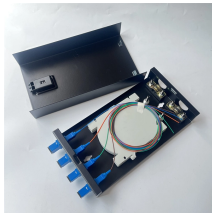

Choose from our selection of cable trays, including over 850 products in a wide range of styles and sizes. Same and Next Day Delivery.

The cable can be well fixed, suitable for the laying of high and low voltage power cables with large diameters. Low cost, unique shape, easy installation, heat dissipation, good breathability and other ...