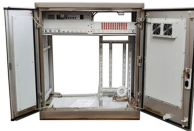

So our issue was for ROBLOX on a Windows PC: Could not move the character with the keyboard, but the keyboard worked fine, even in Roblox chat. But in a game, could not use keys or ...