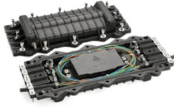

Blue Diamond's ribbed wall innerduct conduit is designed to allow extremely long cable pulls to glide over the interior raised ribs. Ribbed wall innerduct is internally ribbed and available through 3" ...